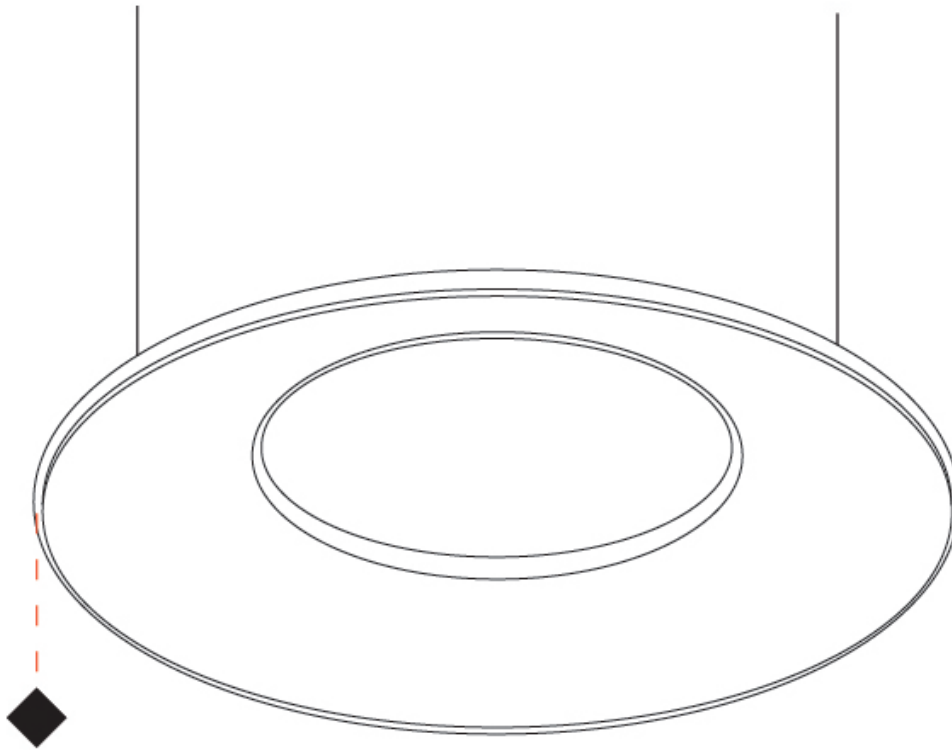

HARMONY RING SUSPENSION

A51068-

PROJECT _____

TYPE _____

SPECIFIER _____

QUANTITY _____

DATE _____