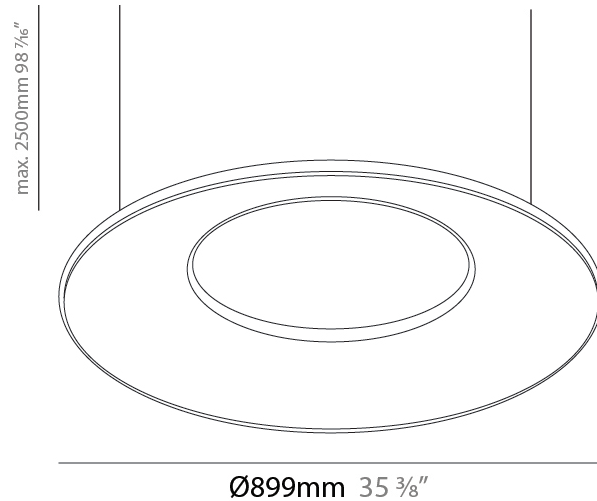

HARMONY RING SUSPENSION

A51068-

base number	Color	Finish	Diffuser
	Temperature	Options	Options

1. To build a product code in our configurator select the specify button on the base model # product page
2. To build a manual product code on this datasheet choose from the options listed below in blue font and add the suffix to the base model #

GENERAL

Series: Harmony Ring
Partner: Ivela
Division: Architectural
Installation: Suspension
Product Type: Panels
Mounting Location: Ceiling
Light Distribution: Direct

PHYSICAL

Shape: Round
Diameter (mm): 899
Diameter (in): 35 ³/₈
Height (mm): 19
Height (in): 3/4
Max. Overall Height (mm): 2500
Max. Overall Height (in): 98 ⁷/₁₆
Diffuser: PMMA - Opal / Prismatic
Fixture Finish: WHI / BLK / GLD
Fixture Material: Aluminum

ELECTRICAL

Lamp Type: LED
Input Wattage (W): 56
Dimming: Tri-Mode (Non-Dimming and Phase Dimming (120Vac only) and 0-10V Dimming)
Driver Included: No
Driver Location: Remote
Driver Type: Constant Voltage - Universal
Driver Class: Class 2
Housing: ENCP 5 (ERP) ENCP 8 (SC Power)
Input Voltage (V): 120 - 277
Output Voltage (V): 24

LED

Color Temperature (°K): 2700 / 3000 / 3500 / 4000
Max. Delivered Lumen (lm): 4032 / 4200 / 4325 / 4452
Nominal Lumen (lm): 6720 / 7000 / 7234 / 7420
CRI: >93 CRI
Lamp Life (hrs): 50000

OPTICAL

RATINGS AND CERTIFICATIONS

Certified By: Certified for North American Standards
IP rating: IP20