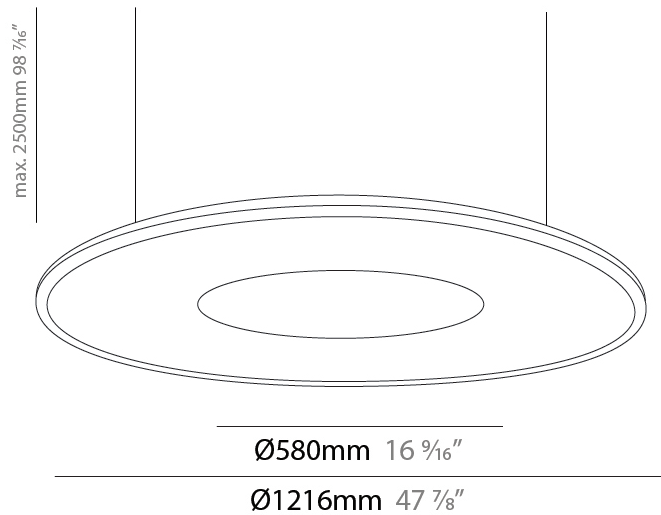

HARMONY RING SUSPENSION

A51066- - -
base number   Color   Finish   Diffuser
                         Temperature   Options   Options

1. To build a product code in our configurator select the specify button on the base model # product page
2. To build a manual product code on this datasheet choose from the options listed below in blue font and add the suffix to the base model #

GENERAL

Series: Harmony Ring
Partner: Ivela
Division: Architectural
Installation: Suspension
Product Type: Panels
Mounting Location: Ceiling
Light Distribution: Direct

PHYSICAL

Shape: Round
Diameter (mm): 1216
Diameter (in): 47 ⁷/₈
Height (mm): 19
Height (in): 3/4
Max. Overall Height (mm): 2500
Max. Overall Height (in): 98 ⁷/₁₆
Diffuser: [PMMA - Opal / Prismatic](#)
Fixture Finish: [WHI / BLK / GLD](#)
Fixture Material: Aluminum

ELECTRICAL

Lamp Type: LED
Input Wattage (W): 78
Dimming: Tri-Mode (Non-Dimming and Phase Dimming (120Vac only) and 0-10V Dimming)
Driver Included: No
Driver Location: Remote
Driver Type: Constant Voltage - Universal
Driver Class: Class 2
Housing: ENCP 5 (ERP) ENCP 8 (SC Power)
Input Voltage (V): 120 - 277
Output Voltage (V): 24

LED

Color Temperature (°K): [2700 / 3000 / 3500 / 4000](#)
Max. Delivered Lumen (lm): [5472 / 5700 / 5869 / 6042](#)
Nominal Lumen (lm): [9120 / 9500 / 9783 / 10070](#)
CRI: >93 CRI
Lamp Life (hrs): 50000

OPTICAL

RATINGS AND CERTIFICATIONS

Certified By: Certified for North American Standards
IP rating: IP20