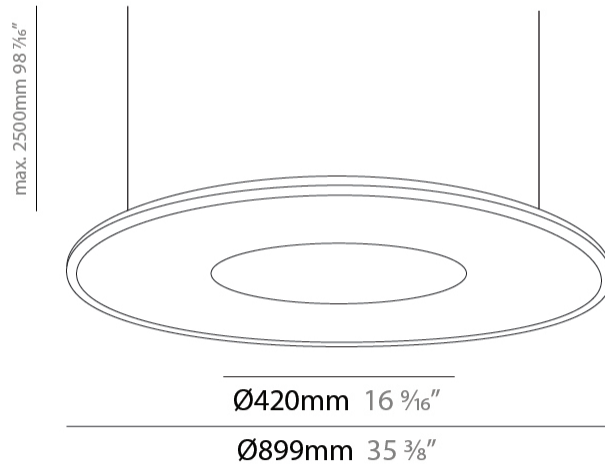

PROJECT
TYPE
SPECIFIER
QUANTITY
DATE

HARMONY RING SUSPENSION

A51065-

base number	Color Temperature	Finish Options	Diffuser Options

1. To build a product code in our configurator select the specify button on the base model # product page
2. To build a manual product code on this datasheet choose from the options listed below in blue font and add the suffix to the base model #

GENERAL

Series: Harmony Ring
Partner: Ivela
Division: Architectural
Installation: Suspension
Product Type: Panels
Mounting Location: Ceiling
Light Distribution: Direct

PHYSICAL

Shape: Round
Diameter (mm): 899
Diameter (in): 35 3/8
Height (mm): 19
Height (in): 3/4
Max. Overall Height (mm): 2500
Max. Overall Height (in): 98 7/16
Diffuser: Opal Polycarbonate
Fixture Finish: WHI / BLK / GLD
Fixture Material: Aluminum

ELECTRICAL

Lamp Type: LED
Input Wattage (W): 56
Dimming: Tri-Mode (Non-Dimming and Phase Dimming (120Vac only) and 0-10V Dimming)
Driver Included: No
Driver Location: Remote
Driver Type: Constant Voltage - Universal
Driver Class: Class 2
Housing: ENCP 5 (ERP) ENCP 8 (SC Power)
Input Voltage (V): 120 - 277
Output Voltage (V): 24

LED

Color Temperature (°K): 2700 / 3000 / 3500 / 4000
Max. Delivered Lumen (lm): 4032 / 4200 / 4325 / 4452
Nominal Lumen (lm): 6720 / 7000 / 7208 / 7420
CRI: >93 CRI
Lamp Life (hrs): 50000

OPTICAL

RATINGS AND CERTIFICATIONS

Certified By: Certified for North American Standards
IP rating: IP20